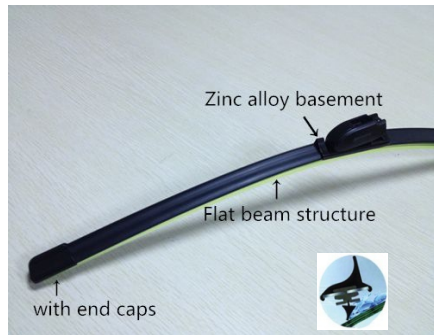

### SUITABLE BLADE ARMS

Item No **HY-E39**

**HY-E39**

Make/Model	Year	📏 + 📏
BMW 5 SERIES(E39)	1995->2003	26"+22"
Peugeot 607	2000->2010	
AUDI A4	2001->2003	22"+22"
Range Rover Vogue	2002->2012	26"+26"
Range Rover HSE	2002->2012	

Item No **HY-S34**

**HY-S34**

Make/Model	Year	📏 + 📏
Renault Scenic 2	2003->2004	26"+22"

Item No **HY-A1H**

<b>HYBRID WIPER BLADE</b>	
Universal fit for HOOK arm	
Hybrid structure with smart hinge	
Size : from 14" to 28"	
	

Item No **HY-A1-2**

<b>FLAT WIPER BLADE</b>	
Universal fit for HOOK arm	
Hybrid structure with smart hinge	
Size : from 11" to 32"	
	

Item No **SW-01**

**SW-01**

 <b>SNOW WIPER BLADE</b>	
Universal fit for HOOK arm	
Snow & Winter wiper blade	
Size : from 14" to 26"	
	