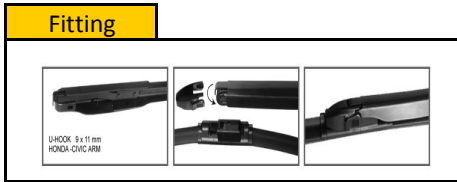

Make/Model	Year	L + L
HONDA CIVIC	2006->	26"+23"R