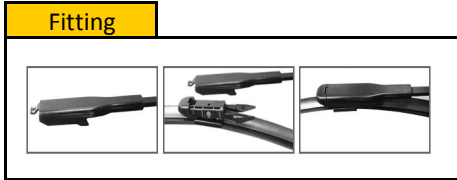

Make/Model	Year	↵ + ↵
BMW 3 SERIES (E90,E91)	2005->2009	24"+19"

A = ASYMMETRICAL WIPER
R = OPPOSITE WIPER SYSTEM
* = SPEICAL MADE ITEM