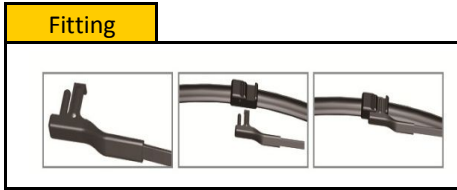

Make/Model	Year	L + L
MERCEDES E-CLASS (W211)	2003->2009	26"+26"
MERCEDES CLS-CLASS (W219)	2004->2010	
MERCEDES SL (R230)	2001->2010	
MERCEDES SLR (R199)	2004->	
MERCEDES S-CLASS (W220)	2001->2005	27"+27"
MERCEDES GLK (X204)	2008->	22"+19"
MERCEDES E-CLASS (W212)	2009->	24"+24"
MERCEDES C-CLASS(W204)	2009->	
MERCEDES CLS-CLASS (W218)	2010->