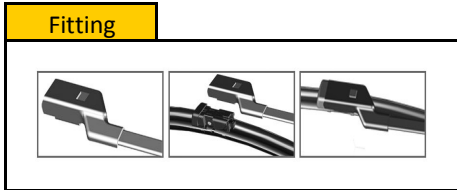

Make/Model	Year	L + L	
Audi Q5	2008->	24"+20"	
Audi A4	2008->		
Audi A5	2007->		
Audi S5	2007->		
Audi A7	2010->		
AUDI Q3	2011->	27"+21"	
AUDI A8	2009->		
AUDI S8	2009->	26"+20"	
AUDI A6	2012->		
Audi A1	2010->	24"+16"	
Seat Mii	2011->		
Skoda Citigo	2011->		
VW UP	2011->		
VW POLO 6	2009->		
VW Jetta 6	2012->		24"+19"
VW Passat B7	2011->		
VW SHARAN	2010->	28"+16"	
SEAT ALHAMBRA	2010->		
VW Golf 7	2012->	26"+18"	
AUDI A3	2012->		

A = ASYMMETRICAL WIPER
R = OPPOSITE WIPER SYSTEM
* = SPEICAL MADE ITEM